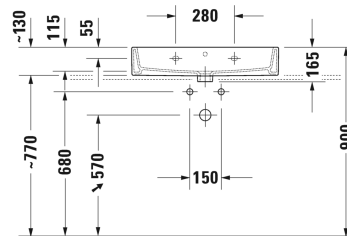

Vero Air Washbasin ground # 2350700025 / 2350700027 / 2350700028

|< 27 1/2" Inch >|

Washbasin ground	Dimension	Weight	Order number
with faucet deck, hardware included, 27 1/2" Inch			
Colors			
00 White			
Variant			
●●● with overflow	27 1/2" x 18 1/2" Inch	44.5 lb	2350700025
● with overflow	27 1/2" x 18 1/2" Inch	44.5 lb	2350700027
☒ with overflow	27 1/2" x 18 1/2" Inch	44.5 lb	2350700028
Sanitary ceramics with the special WonderGliss surface finish will remain clean and attractive-looking for a long time to come. When ordering WonderGliss please add a "1" as eleventh digit to the model number.			
Accessory for ceramics			
Push button drain assembly for washbasins with overflow	2" Inch	0.8 lb	005052
Design Siphon		3.3 lb	005036
Suitable products			
Vanity unit wall-mounted 1 pull-out compartment, countertop including one cut-out, for 1 above-counter basin central, 47 1/4" x 21 5/8" Inch	47 1/4" x 21 5/8" Inch		KT6696
Vanity unit wall-mounted 2 drawers, upper drawer including cut-out for siphon and siphon cover, countertop including one cut-out, for 1 above-counter basin central, 39 3/8" x 21 5/8" Inch	39 3/8" x 21 5/8" Inch		KT6655
Vanity unit wall-mounted 2 drawers, upper drawer including cut-out for siphon and siphon cover, countertop including one cut-out, for 1 above-counter basin central, 47 1/4" x 21 5/8" Inch	47 1/4" x 21 5/8" Inch		KT6656
1 pull-out compartment, 31 1/2" x 21 5/8" Inch	31 1/2" x 21 5/8" Inch		XS4900
1 pull-out compartment, 39 3/8" x 21 5/8" Inch	39 3/8" x 21 5/8" Inch		XS4901
1 pull-out compartment, 47 1/4" x 21 5/8" Inch	47 1/4" x 21 5/8" Inch		XS4902

All drawings contain the necessary measurements which are subject to standard tolerances. They are stated in inch & mm and are non-binding. Exact measurements, in particular for customized installation scenarios, can only be taken from the finished ceramic piece.