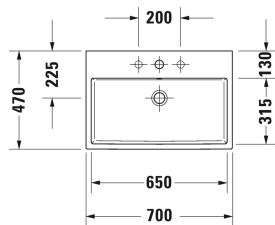

Vero Air Washbasin ground # 2350700025 / 2350700027 / 2350700028

|< 27 1/2" Inch >|

Washbasin ground	Dimension	Weight	Order number
with faucet deck, hardware included, 27 1/2" Inch			
Colors			
00 White			
Variant			
●●● with overflow	27 1/2" x 18 1/2" Inch	44.5 lb	2350700025
● with overflow	27 1/2" x 18 1/2" Inch	44.5 lb	2350700027
☒ with overflow	27 1/2" x 18 1/2" Inch	44.5 lb	2350700028
Sanitary ceramics with the special WonderGliss surface finish will remain clean and attractive-looking for a long time to come. When ordering WonderGliss please add a "1" as eleventh digit to the model number.			
Accessory for ceramics			
Push button drain assembly for washbasins with overflow	2" Inch	0.8 lb	005052
Design Siphon		3.3 lb	005036
Suitable products			
Vanity unit wall-mounted 1 pull-out compartment, countertop including one cut-out, for 1 above-counter basin central, 47 1/4" x 21 5/8" Inch	47 1/4" x 21 5/8" Inch		KT6696
Vanity unit wall-mounted 2 drawers, upper drawer including cut-out for siphon and siphon cover, countertop including one cut-out, for 1 above-counter basin central, 39 3/8" x 21 5/8" Inch	39 3/8" x 21 5/8" Inch		KT6655
Vanity unit wall-mounted 2 drawers, upper drawer including cut-out for siphon and siphon cover, countertop including one cut-out, for 1 above-counter basin central, 47 1/4" x 21 5/8" Inch	47 1/4" x 21 5/8" Inch		KT6656
1 pull-out compartment, 31 1/2" x 21 5/8" Inch	31 1/2" x 21 5/8" Inch		XS4900
1 pull-out compartment, 39 3/8" x 21 5/8" Inch	39 3/8" x 21 5/8" Inch		XS4901
1 pull-out compartment, 47 1/4" x 21 5/8" Inch	47 1/4" x 21 5/8" Inch		XS4902

All drawings contain the necessary measurements which are subject to standard tolerances. They are stated in inch & mm and are non-binding. Exact measurements, in particular for customized installation scenarios, can only be taken from the finished ceramic piece.